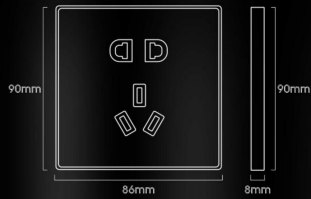

AB-G4 钢化玻璃火山灰

Tempered glass volcanic grey